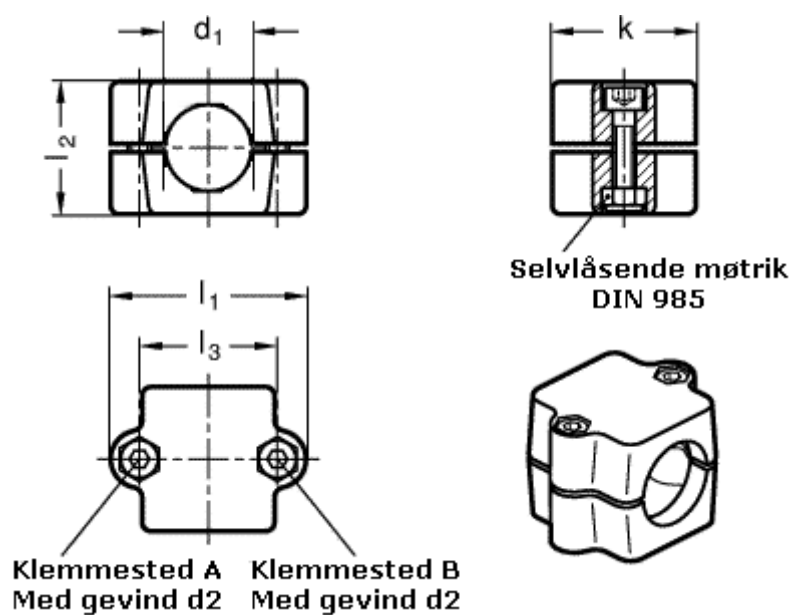

Article number: 20241B42462SW  
Description: E+G Tube connector  
GN 241-B42-46-SW

## Measures

d1 = 42  
d2 = M10  
k = 76  
l1 = 98  
l2 = 70  
l3 = 73